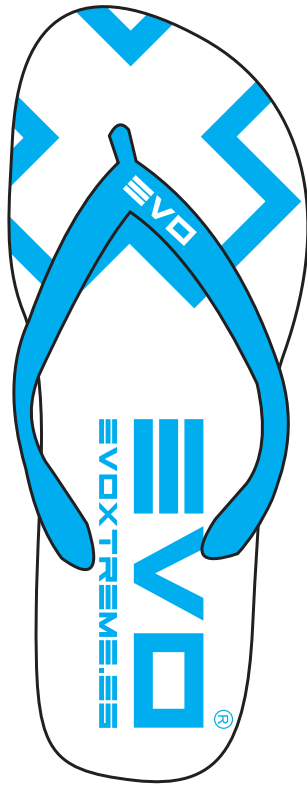

□ Ref. 009hw