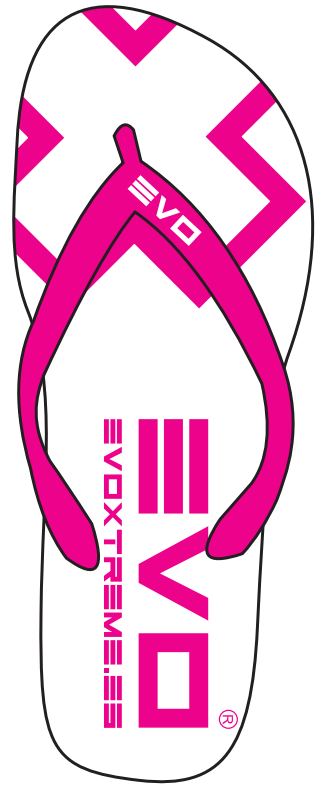

Modelo CMYK

Modelo Magenta